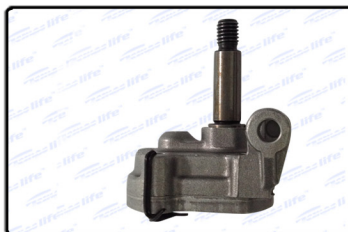

Part No : ATL AP D-01
Description : CAM SHAFT BS1
Suitable For : APE
MRP : 720

Part No : ATL AP D-02
Description : CAM SHAFT BS2
Suitable For : APE
MRP : 720

Part No : ATL AP D-05
Description : CAM FLOWER PIN(CLOCK WISE)
Suitable For : APE
MRP : 110

Part No : ATL AP D-06
Description : CAM FLOWER PIN(ANTI CLOCK WISE)
Suitable For : APE
MRP : 98

Part No : ATL AP D-07
Description : CAM FLOWER WASHER
Suitable For : APE
MRP : 3.6

Part No : ATL AP D-08
Description : CAM FLOWER LOCK
Suitable For : APE
MRP : 1.75

Part No : ATL AP D-09
Description : ROCKER PIN
Suitable For : APE
MRP : 110

Part No : ATL AP D-10
Description : CAM FLOWER SET
Suitable For : APE
MRP : 390

Part No : ATL AP D-14
Description : ROCKER LEVER KIT
Suitable For : APE
MRP : 450

Part No : ATL AP D-15
Description : ROCKER SCREW SET
Suitable For : APE
MRP : 68

Part No : ATL AP D-16
Description : ROCKER LEVER SET
Suitable For : APE
MRP : 270

Part No : ATL AP D-17
Description : PUSH ROD SET
Suitable For : APE
MRP : 64