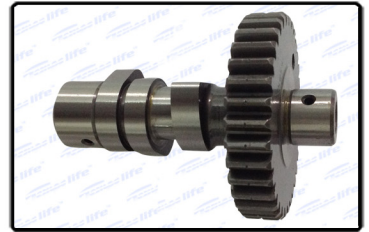

TEMPO LIFE AMB

Add Life to Your Vehicles

Part No : ATL AP C-22
Description : CONNECTING ROD BS3
Suitable For : APE
MRP : 650

Part No : ATL AP C-23
Description : C R BUSH STD
Suitable For : APE
MRP : 64

Part No : ATL AP C-24
Description : C R BUSH 1ST O/S
Suitable For : APE
MRP : 68

Part No : ATL AP C-25
Description : C R BUSH 2ST O/S
Suitable For : APE
MRP : 68

Part No : ATL AP C-27
Description : CON ROD BOLT
Suitable For : APE
MRP : 25

Part No : ATL AP C-34
Description : C R BOLT WASHER
Suitable For : APE
MRP : 3.5

Part No : ATL AP D-01
Description : CAM SHAFT BS1
Suitable For : APE
MRP : 720

Part No : ATL AP D-02
Description : CAM SHAFT BS2
Suitable For : APE
MRP : 720

Part No : ATL AP D-05
Description : CAM FLOWER PIN(CLOCK WISE)
Suitable For : APE
MRP : 110

Part No : ATL AP D-06
Description : CAM FLOWER PIN(ANTI CLOCK WISE)
Suitable For : APE
MRP : 98

Part No : ATL AP D-07
Description : CAM FLOWER WASHER
Suitable For : APE
MRP : 3.6

Part No : ATL AP D-08
Description : CAM FLOWER LOCK
Suitable For : APE
MRP : 1.75