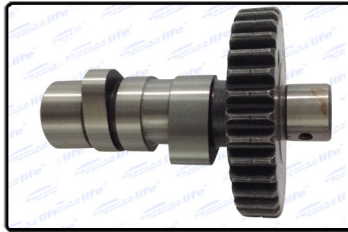

TEMPO LIFE AMB

Add Life to Your Vehicles

Part No : ATL AP C-22
Description : CONNECTING ROD BS3
Suitable For : APE
MRP : 650

Part No : ATL AP C-23
Description : C R BUSH STD
Suitable For : APE
MRP : 64

Part No : ATL AP C-24
Description : C R BUSH 1ST O/S
Suitable For : APE
MRP : 68

Part No : ATL AP C-25
Description : C R BUSH 2ST O/S
Suitable For : APE
MRP : 68

Part No : ATL AP C-27
Description : CON ROD BOLT
Suitable For : APE
MRP : 25

Part No : ATL AP C-34
Description : C R BOLT WASHER
Suitable For : APE
MRP : 3.5

Part No : ATL AP D-01
Description : CAM SHAFT BS1
Suitable For : APE
MRP : 720

Part No : ATL AP D-02
Description : CAM SHAFT BS2
Suitable For : APE
MRP : 720

Part No : ATL AP D-05
Description : CAM FLOWER PIN(CLOCK WISE)
Suitable For : APE
MRP : 110

Part No : ATL AP D-06
Description : CAM FLOWER PIN(ANTI CLOCK WISE)
Suitable For : APE
MRP : 98

Part No : ATL AP D-07
Description : CAM FLOWER WASHER
Suitable For : APE
MRP : 3.6

Part No : ATL AP D-08
Description : CAM FLOWER LOCK
Suitable For : APE
MRP : 1.75