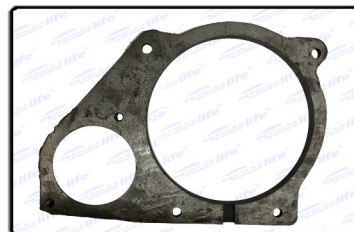

Part No : ATL AP G-27  
Description : FUEL FILTER ELEMENT  
Suitable For : APE  
MRP : 70

Part No : ATL AP G-49  
Description : FEED PUMP ROD O/S  
Suitable For : APE  
MRP : 32

Part No : ATL AP H-03  
Description : PLUNGER GUIDE BS1  
Suitable For : APE  
MRP : 110

Part No : ATL AP I-01  
Description : BACK PLATE BS2  
Suitable For : APE  
MRP : 370

Part No : ATL AP I-03  
Description : AIR SHROUD BS2  
Suitable For : APE  
MRP : 370

Part No : ATL AP I-04  
Description : AIR SHROUD BS3  
Suitable For : APE  
MRP : 370

Part No : ATL AP I-10  
Description : AIR SHROUD RIBBON  
Suitable For : APE  
MRP : 28

Part No : ATL AP I-13  
Description : AIR BAFFLE SPRING  
Suitable For : APE  
MRP : 6

Part No : ATL AP I-23  
Description : EXHAUST MUFFLER BRACKET [SET OF 2] BS2  
Suitable For : APE  
MRP : 130

Part No : ATL AP I-24  
Description : EXHAUST MUFFLER BRACKET [SET OF 2] BS3  
Suitable For : APE  
MRP : 170

Part No : ATL AP I-27  
Description : SILENCER PKG SET BS3  
Suitable For : APE  
MRP : 56

Part No : ATL AP J-04  
Description : SELF START PLATE O/M  
Suitable For : APE  
MRP : 530